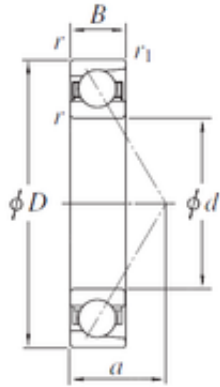

Shandong Weisen Bearing Co., Ltd

150 mm x 210 mm x 28 mm KOYO 7930B
Single-row, matched pair angular contact ball
bearings

Bearing No. 7930B

| | |
|----------------------------------|---------------|
| Size | 150x210x28 mm |
| Bore Diameter | 150 mm |
| Outer Diameter | 210 mm |
| Width | 28 mm |
| d | 150 mm |
| D | 210 mm |
| B | 28 mm |
| C | 28 mm |
| a | 89,5 mm |
| r min. | 2 mm |
| r1 min. | 1 mm |
| Weight | 2,9 Kg |
| Basic dynamic load rating (C) | 95,7 kN |

7930B Bearing 2D drawings and 3D CAD models