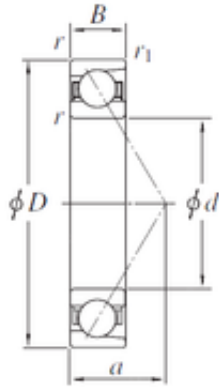

Shandong Weisen Bearing Co., Ltd

120 mm x 180 mm x 28 mm KOYO 7024 Single-row, matched pair angular contact ball bearings

Bearing No. 7024

Size	120x180x28 mm
Bore Diameter	120 mm
Outer Diameter	180 mm
Width	28 mm
d	120 mm
D	180 mm
B	28 mm
C	28 mm
Angle (°)	30 °
a	57,3 mm
r min.	2 mm
r1 min.	1 mm
da min.	130 mm
Da max.	170 mm
ra max.	2 mm
Weight	2,27 Kg
Basic dynamic load rating (C)	96,6 kN
Basic static load rating (C0)	103 kN
(Grease) Lubrication Speed	3900 r/min

7024 Bearing 2D drawings and 3D CAD models