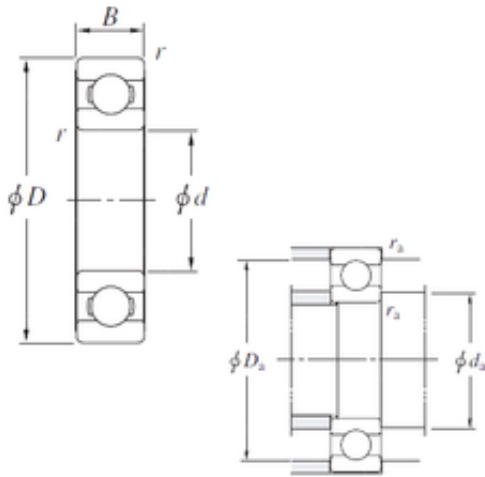

Shandong Weisen Bearing Co., Ltd

240 mm x 360 mm x 56 mm KOYO 6048 Single-row deep groove ball bearings

Bearing No. 6048

6048 Bearing 2D drawings and 3D CAD models

Size	240x360x56 mm
Bore Diameter	240 mm
Outer Diameter	360 mm
Width	56 mm
d	240 mm
D	360 mm
B	56 mm
C	56 mm
r min.	3 mm
da min.	253 mm
Da max.	347 mm
ra max.	2,5 mm
Weight	19,7 Kg
Basic dynamic load rating (C)	244 kN
Basic static load rating (C0)	296 kN
(Grease) Lubrication Speed	1600 r/min
(Oil) Lubrication Speed	1900 r/min
Bearing No.	6048
r(min)	3
Cr	305
C0r	296
Cu	12.3
f0	15.9
Grease lub.	1600
Oil lub.	1900

Shandong Weisen Bearing Co., Ltd

da(min)	253
Da(max)	347
ra(max)	2.5
(Refer.)Mass(kg)	19.7