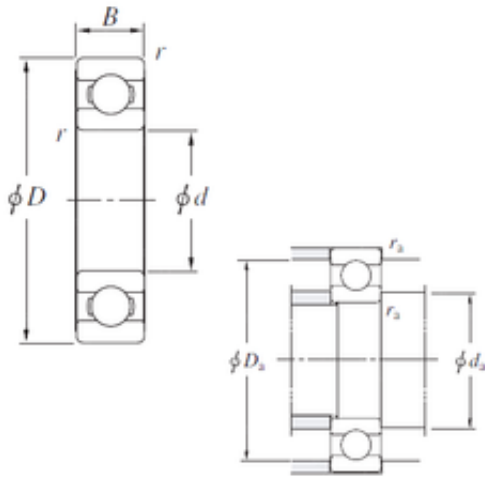

Shandong Weisen Bearing Co., Ltd

200 mm x 310 mm x 51 mm KOYO 6040 Single-row deep groove ball bearings

Bearing No. 6040

6040 Bearing 2D drawings and 3D CAD models

Size	200x310x51 mm
Bore Diameter	200 mm
Outer Diameter	310 mm
Width	51 mm
d	200 mm
D	310 mm
B	51 mm
C	51 mm
r min.	2,1 mm
da min.	211 mm
Da max.	299 mm
ra max.	2 mm
Weight	14 Kg
Basic dynamic load rating (C)	217 kN
Basic static load rating (C0)	243 kN
(Grease) Lubrication Speed	1900 r/min
(Oil) Lubrication Speed	2300 r/min
Bearing No.	6040
r(min)	2.1
Cr	272
C0r	243
Cu	11.3
f0	15.6
Grease lub.	1900
Oil lub.	2300

Shandong Weisen Bearing Co., Ltd

da(min)	211
Da(max)	299
ra(max)	2
(Refer.)Mass(kg)	14.0