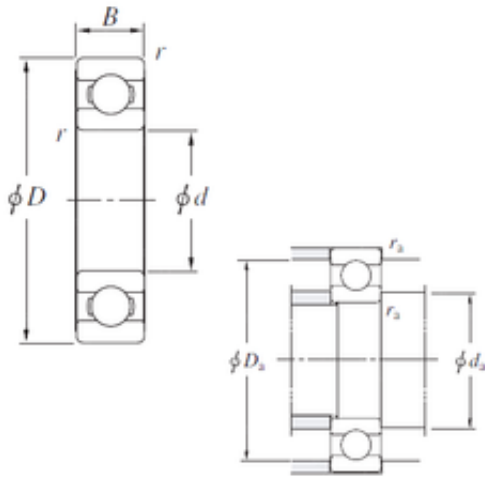

Shandong Weisen Bearing Co., Ltd

140 mm x 300 mm x 62 mm KOYO 6328 Single-row deep groove ball bearings

Bearing No. 6328

6328 Bearing 2D drawings and 3D CAD models

Size	140x300x62 mm
Bore Diameter	140 mm
Outer Diameter	300 mm
Width	62 mm
d	140 mm
D	300 mm
B	62 mm
C	62 mm
r min.	4 mm
da min.	156 mm
Da max.	284 mm
ra max.	3 mm
Weight	19,4 Kg
Basic dynamic load rating (C)	253 kN
Basic static load rating (C0)	246 kN
(Grease) Lubrication Speed	2100 r/min
(Oil) Lubrication Speed	2500 r/min
Category	Single Row Ball Bearings
Inventory	0.0
Manufacturer Name	KOYO
Minimum Buy Quantity	N/A
Weight / Kilogram	18.461
Product Group	B00308
Enclosure	Open
Precision Class	ABEC 1 ISO P0

Shandong Weisen Bearing Co., Ltd

Maximum Capacity / Filling Slot	No
Rolling Element	Ball Bearing
Snap Ring	No
Internal Special Features	No
Cage Material	Steel
Internal Clearance	C0-Medium
Inch - Metric	Metric
Long Description	140MM Bore; 300MM Outside Diameter; 62MM Outer Race Diameter; Open; Ball Bearing; ABEC 1 ISO P0; No Filling Slot; No Snap Ring; No Internal Special Features
Category	Single Row Ball Bearing
UNSPSC	31171504
Harmonized Tariff Code	8482.10.50.68
Noun	Bearing
Keyword String	Ball
Manufacturer URL	http://www.koyousa.com
Manufacturer Item Number	6328
Weight / LBS	42.77
Outside Diameter	11.811 Inch 300 Millimeter
Outer Race Width	2.441 Inch 62 Millimeter
Bore	5.512 Inch 140 Millimeter
Bearing No.	6328
r(min)	4
Cr	316
C0r	246
Cu	15.6
f0	13.6
Grease lub.	2100
Oil lub.	2500

Shandong Weisen Bearing Co., Ltd

da(min)	156
Da(max)	284
ra(max)	3
(Refer.)Mass(kg)	19.4