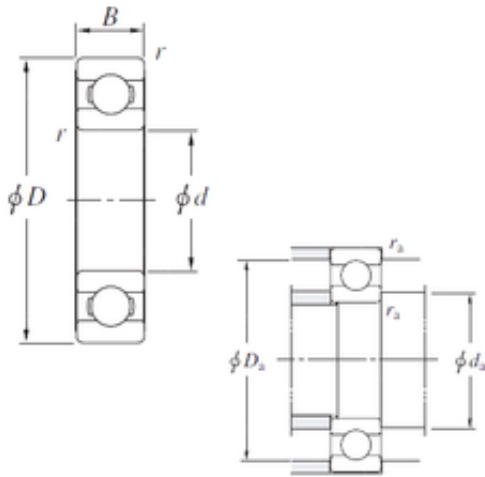

# Shandong Weisen Bearing Co., Ltd

105 mm x 160 mm x 26 mm KOYO 6021 Single-row deep groove ball bearings

Bearing No. 6021

6021 Bearing 2D drawings and 3D CAD models

Size	105x160x26 mm
Bore Diameter	105 mm
Outer Diameter	160 mm
Width	26 mm
d	105 mm
D	160 mm
B	26 mm
C	26 mm
r min.	2 mm
da min.	114 mm
Da max.	151 mm
ra max.	2 mm
Weight	1,59 Kg
Basic dynamic load rating (C)	72,3 kN
Basic static load rating (C0)	65,8 kN
(Grease) Lubrication Speed	4000 r/min
(Oil) Lubrication Speed	4700 r/min
Category	Single Row Ball Bearings
Inventory	0.0
Manufacturer Name	KOYO
Minimum Buy Quantity	N/A
Weight / Kilogram	1.73
EAN	0605790050510
Product Group	B00308
Enclosure	Open

## Shandong Weisen Bearing Co., Ltd

Precision Class	ABEC 1   ISO P0
Maximum Capacity / Filling Slot	No
Rolling Element	Ball Bearing
Snap Ring	No
Internal Special Features	No
Cage Material	Steel
Internal Clearance	C0-Medium
Inch - Metric	Metric
Long Description	105MM Bore; 160MM Outside Diameter; 26MM Outer Race Width; Open; Ball Bearing; ABEC 1   ISO P0; No Filling Slot; No Snap Ring; No Internal Special Features; C0-Medium Internal Clearance; Steel Cage
Other Features	Deep Groove
Category	Single Row Ball Bearing
UNSPSC	31171504
Harmonized Tariff Code	8482.10.50.68
Noun	Bearing
Keyword String	Ball
Manufacturer URL	<a href="http://www.koyousa.com">http://www.koyousa.com</a>
Weight / LBS	3.50535
Outer Race Width	1.024 Inch   26 Millimeter
Outside Diameter	6.299 Inch   160 Millimeter
Inner Race Width	0 Inch   0 Millimeter
Bore	4.134 Inch   105 Millimeter
Bearing No.	6021
r(min)	2
Cr	90.4
C0r	65.8
Cu	3.20

## Shandong Weisen Bearing Co., Ltd

f0	15.8
Grease lub.	4000
Oil lub.	4700
da(min)	114
Da(max)	151
ra(max)	2
(Refer.) Mass(kg)	1.59