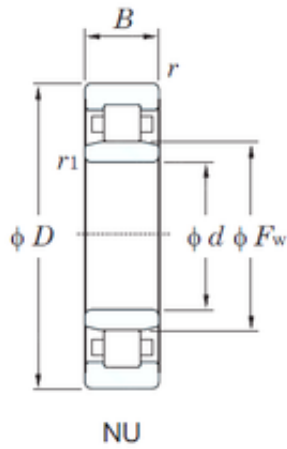

Shandong Weisen Bearing Co., Ltd

240 mm x 500 mm x 95 mm KOYO NU348 Single-row cylindrical roller bearings

Bearing No. NU348

Size	240x500x95 mm
Bore Diameter	240 mm
Outer Diameter	500 mm
Width	95 mm
d	240 mm
Fw	310 mm
D	500 mm
B	95 mm
C	95 mm
r min.	5 mm
r1 min.	5 mm
Weight	94.6 Kg
Basic dynamic load rating (C)	1430 kN
Basic static load rating (C0)	1950 kN
(Grease) Lubrication Speed	990 r/min
Bearing No.	NU348
r(min)	5
r1(min)	5
Cr	1790
C0r	1950
Cu	211
Grease lub.	990
Oil lub.	1300
Ew	-
d1	-

NU348 Bearing 2D drawings and 3D CAD models

Shandong Weisen Bearing Co., Ltd

B1	-
B2	-
da(min)	-
db(min)	260
db(max)	305
dc(min)	-
dd(min)	-
Da(max)	480
Db(max)	-
Db(min)	-
ra(max)	4
rb(max)	4
(Refer.)Mass(kg)	94.6