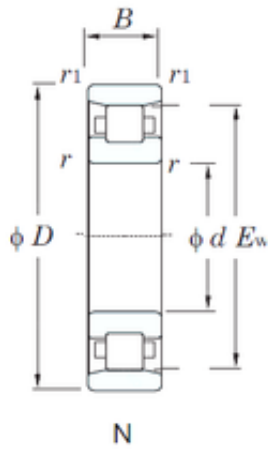

# Shandong Weisen Bearing Co., Ltd

200 mm x 360 mm x 58 mm KOYO N240 Single-row cylindrical roller bearings

Bearing No. N240

Size	200x360x58 mm
Bore Diameter	200 mm
Outer Diameter	360 mm
Width	58 mm
d	200 mm
D	360 mm
Ew	316 mm
B	58 mm
C	58 mm
r min.	4 mm
r1 min.	4 mm
Weight	26.8 Kg
Basic dynamic load rating (C)	618 kN
Basic static load rating (C0)	865 kN
(Grease) Lubrication Speed	1600 r/min
Bearing No.	N240
r(min)	4
r1(min)	4
Cr	775
C0r	865
Cu	102
Grease lub.	1600
Oil lub.	1900
Fw	-
d1	-

N240 Bearing 2D drawings and 3D CAD models