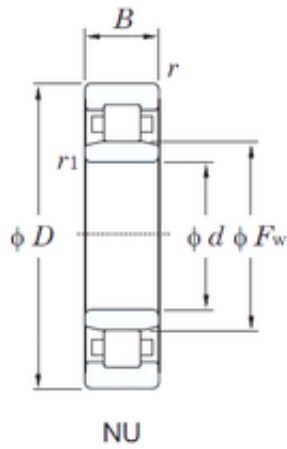

## 130 mm x 280 mm x 93 mm KOYO NU2326 Single-row cylindrical roller bearings

Bearing No. NU2326

Size	130x280x93 mm
Bore Diameter	130 mm
Outer Diameter	280 mm
Width	93 mm
d	130 mm
Fw	167 mm
D	280 mm
B	93 mm
C	93 mm
r min.	4 mm
r1 min.	4 mm
Weight	29.1 Kg
Basic dynamic load rating (C)	838 kN
Basic static load rating (C0)	1130 kN
(Grease) Lubrication Speed	1800 r/min
Bearing No.	NU2326
r(min)	4
r1(min)	4
Cr	1050
C0r	1130
Cu	138
Grease lub.	1800
Oil lub.	2700
Ew	-
d1	-