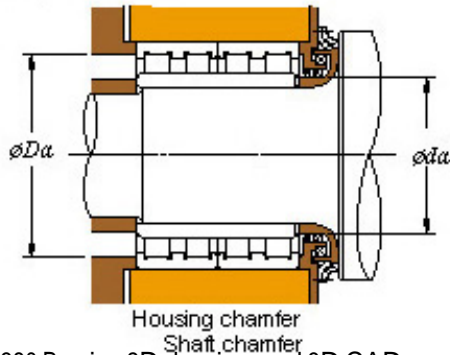

Shandong Weisen Bearing Co., Ltd

■ Mounting dimensions

74FC52380 Bearing 2D drawings and 3D CAD models

370 x 520 x 380 KOYO 74FC52380 Four-row cylindrical roller bearings

Bearing No. 74FC52380

Bearing No.	74FC52380
d	370
D	520
B	380
r(min)	5
Cr	5710
C0r	13200
Cu	1300
Fw	409
C	380
r1(min)	5
da(min)	392
Da(max)	498
Da(min)	481
ra(max)	4
rb(max)	4
(Refer.) Mass(kg)	257