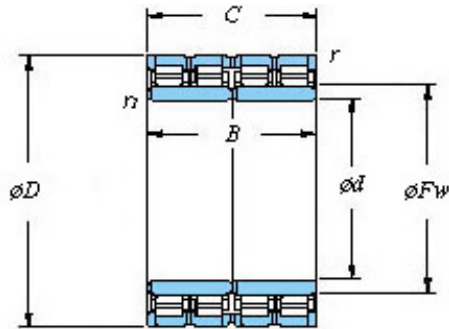

Shandong Weisen Bearing Co., Ltd

■ Mounting dimensions

74FC52380 Bearing 2D drawings and 3D CAD models

370 x 520 x 380 KOYO 74FC52380 Four-row cylindrical roller bearings

Bearing No. 74FC52380

Bearing No.	74FC52380
d	370
D	520
B	380
r(min)	5
Cr	5710
C0r	13200
Cu	1300
Fw	409
C	380
r1(min)	5
da(min)	392
Da(max)	498
Da(min)	481
ra(max)	4
rb(max)	4
(Refer.) Mass(kg)	257