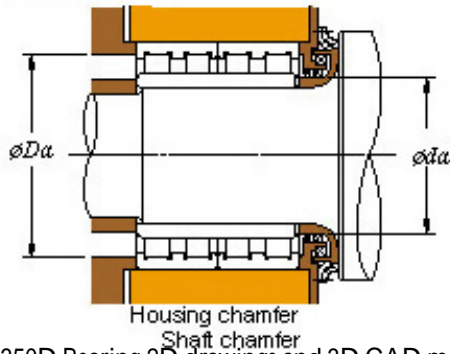

■ Mounting dimensions

68FC48350D Bearing 2D drawings and 3D CAD models

340 x 480 x 350 KOYO 68FC48350D Four-row cylindrical roller bearings

Bearing No. 68FC48350D

Bearing No.	68FC48350D
d	340
D	480
B	350
r(min)	3
Cr	5130
C0r	11500
Cu	1150
Fw	378
C	350
r1(min)	SP
da(min)	354
Da(max)	466
Da(min)	448
ra(max)	2.5
rb(max)	2
(Refer.) Mass(kg)	201