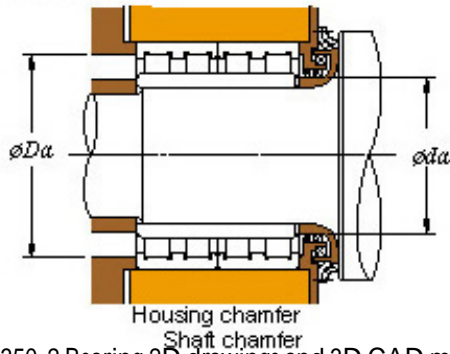

■ Mounting dimensions

68FC48350-2 Bearing 2D drawings and 3D CAD models

340 x 480 x 350 KOYO 68FC48350-2 Four-row cylindrical roller bearings

Bearing No. 68FC48350-2

Bearing No.	68FC48350-2
d	340
D	480
B	350
r(min)	4
Cr	4920
C0r	11100
Cu	1100
Fw	378
C	350
r1(min)	SP
da(min)	354
Da(max)	462
Da(min)	446
ra(max)	3
rb(max)	2
(Refer.)Mass(kg)	211