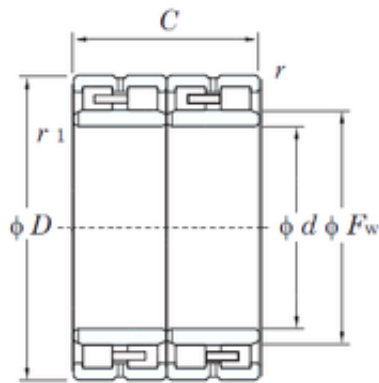

Shandong Weisen Bearing Co., Ltd

300 mm x 420 mm x 300 mm KOYO 60FC42300W Four-row cylindrical roller bearings

Bearing No. 60FC42300W

60FC42300W Bearing 2D drawings and 3D CAD models

| | |
|-------------------------------|----------------|
| Size | 300x420x300 mm |
| Bore Diameter | 300 mm |
| Outer Diameter | 420 mm |
| Width | 300 mm |
| d | 300 mm |
| Fw | 332 mm |
| D | 420 mm |
| B | 300 mm |
| C | 300 mm |
| r min. | 3 mm |
| r1 min. | 3 mm |
| Weight | 127 Kg |
| Basic dynamic load rating (C) | 3250 kN |
| Bearing No. | 60FC42300W |
| r(min) | 3 |
| Cr | 3490 |
| C0r | 7270 |
| Cu | 749 |
| r1(min) | 3 |
| da(min) | 314 |
| Da(max) | 406 |
| Da(min) | 394 |
| ra(max) | 2.5 |
| rb(max) | 2.5 |
| (Refer.) Mass(kg) | 127 |