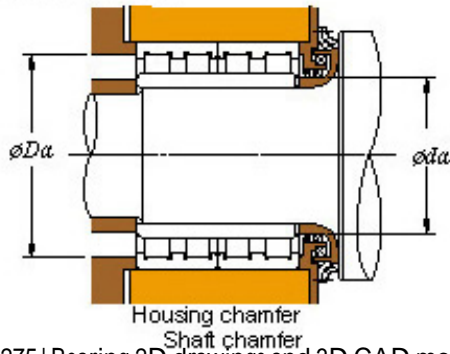

■ Mounting dimensions

56FC39275J Bearing 2D drawings and 3D CAD models

280 x 390 x 275 KOYO 56FC39275J Four-row cylindrical roller bearings

Bearing No. 56FC39275J

Bearing No.	56FC39275J
d	280
D	390
B	275
r(min)	3
Cr	3270
C0r	6850
Cu	719
Fw	308
C	275
r1(min)	2.1
da(min)	292
Da(max)	376
Da(min)	366
ra(max)	2.5
rb(max)	2
(Refer.) Mass(kg)	102