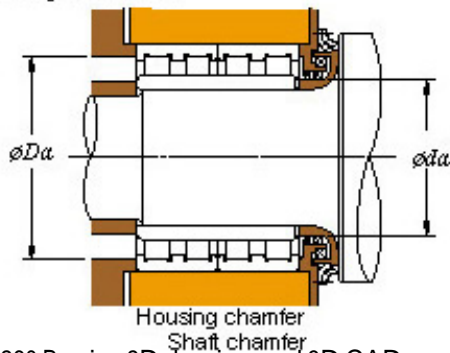

■ Mounting dimensions

52FC35260 Bearing 2D drawings and 3D CAD models

260 x 355 x 260 KOYO 52FC35260 Four-row cylindrical roller bearings

Bearing No. 52FC35260

Bearing No.	52FC35260
d	260
D	355
B	260
r(min)	2.1
Cr	2450
C0r	5440
Cu	591
Fw	286
C	260
r1(min)	2.1
da(min)	272
Da(max)	343
Da(min)	332
ra(max)	2
rb(max)	2
(Refer.)Mass(kg)	75.0