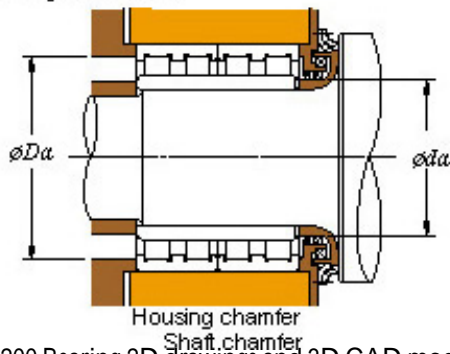

■ Mounting dimensions

48FC34200 Bearing 2D drawings and 3D CAD models

240 x 340 x 200 KOYO 48FC34200 Four-row cylindrical roller bearings

Bearing No. 48FC34200

Bearing No.	48FC34200
d	240
D	340
B	200
r(min)	3
Cr	2020
C0r	3780
Cu	432
Fw	266
C	200
r1(min)	3
da(min)	254
Da(max)	326
Da(min)	318
ra(max)	2.5
rb(max)	2.5
(Refer.) Mass(kg)	56.3