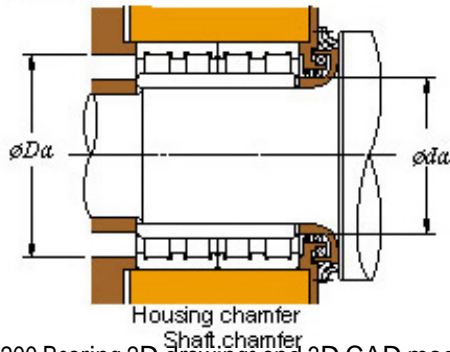

■ Mounting dimensions

47FC34200 Bearing 2D drawings and 3D CAD models

237 x 339.67 x 200 KOYO 47FC34200 Four-row cylindrical roller bearings

Bearing No. 47FC34200

Bearing No.	47FC34200
d	237
D	339.67
B	200
r(min)	2
Cr	1980
C0r	3780
Cu	432
Fw	264
C	200
r1(min)	2
da(min)	247
Da(max)	329
Da(min)	314
ra(max)	2
rb(max)	2
(Refer.) Mass(kg)	58.0