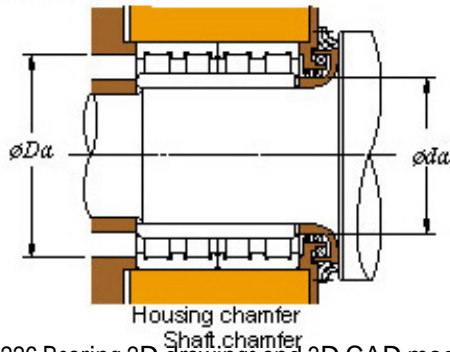

■ Mounting dimensions

39FC30226 Bearing 2D drawings and 3D CAD models

195 x 300 x 226 KOYO 39FC30226 Four-row cylindrical roller bearings

Bearing No. 39FC30226

Bearing No.	39FC30226
d	195
D	300
B	226
r(min)	2.1
Cr	2110
C0r	3690
Cu	430
Fw	220
C	226
r1(min)	2.1
da(min)	207
Da(max)	288
Da(min)	274
ra(max)	2
rb(max)	2
(Refer.) Mass(kg)	57.9