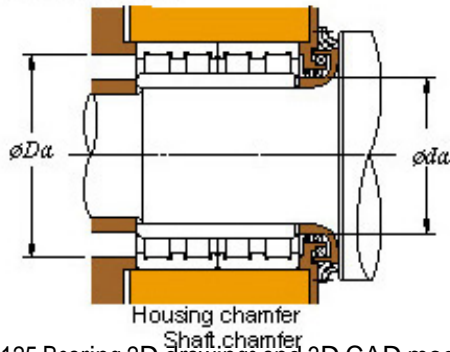

■ Mounting dimensions

26FC20125 Bearing 2D drawings and 3D CAD models

130 x 200 x 125 KOYO 26FC20125 Four-row cylindrical roller bearings

Bearing No. 26FC20125

Bearing No.	26FC20125
d	130
D	200
B	125
r(min)	2
Cr	811
C0r	1310
Cu	176
Fw	149
C	125
r1(min)	2
da(min)	140
Da(max)	190
Da(min)	183
ra(max)	2
rb(max)	2
(Refer.) Mass(kg)	14.4